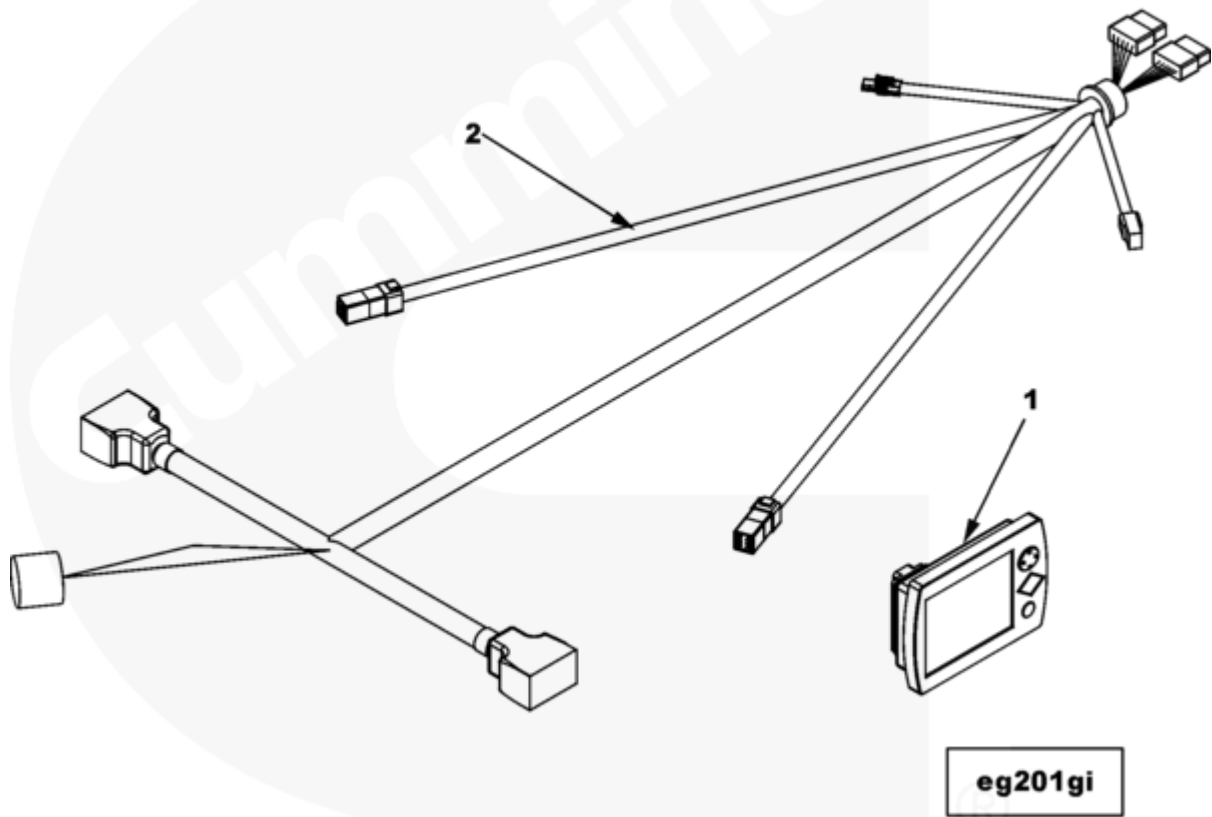

©Cummins Inc

[SMALL](#) | [MEDIUM](#) | [LARGE](#)

Cart	Ref No	Part Number	Part Description	Required	Remarks
View My Cart					
		EG2079-04	Digital Display Panel		
					Digital Display Panel
					Engine Family: M11 Series
					Panel Supplied: In Kit

					Software Conversion:
					Smartcraft
					Intended Control Station:
					Main
					Wiring Harness Included: Yes
					Volts: 12 or 24
					Converts and
					displays engine parameters in
					real time from the ecms data
					link transmissions.
<input type="checkbox"/>	1	4932604	Display Panel	1	
<input type="checkbox"/>	2	3976917	Wiring Harness	1	